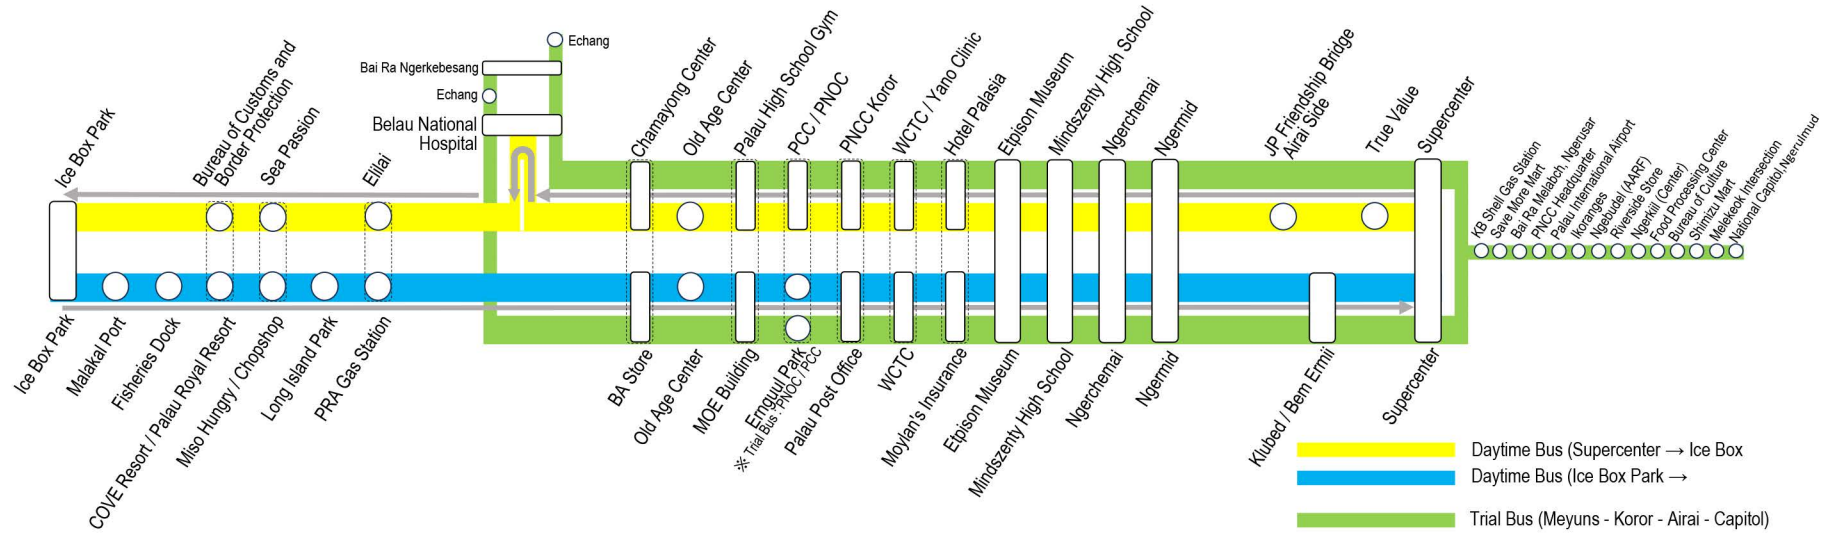

BUS ROUTE

As of August 2024

BUS TIMETABLE

West Bound (To Ice Box Park)						
Bus Stop	Time Schedule					
Super Center	8:30	9:45	11:00	12:30	13:45	15:00
True Value	8:31	9:46	11:01	12:31	13:46	15:01
JP Friendship Bridge Airai Side	8:33	9:48	11:03	12:33	13:48	15:03
Ngermid	8:38	9:53	11:08	12:38	13:53	15:08
Ngerchemai	8:39	9:54	11:09	12:39	13:54	15:09
Mindszenty High School	8:40	9:55	11:10	12:40	13:55	15:10
Etpison Museum	8:40	9:55	11:10	12:40	13:55	15:10
Hotel Palasia	8:42	9:57	11:12	12:42	13:57	15:12
WCTC / Yano Clinic	8:43	9:58	11:13	12:43	13:58	15:13
PNCC Koror	8:44	9:59	11:14	12:44	13:59	15:14
PCC / PNOC	8:45	10:00	11:15	12:45	14:00	15:15
Palau High School Gym	8:46	10:01	11:16	12:46	14:01	15:16
Old Age Center	8:48	10:03	11:18	12:48	14:03	15:18
Chamayong Center	8:49	10:04	11:19	12:49	14:04	15:19
Belau National Hospital	8:52	10:07	11:22	12:52	14:07	15:22
Elilai	8:57	10:12	11:27	12:57	14:12	15:27
Sea Passion	8:58	10:13	11:28	12:58	14:13	15:28
Bureau of Customs and Border Protection	8:58	10:13	11:28	12:58	14:13	15:28
Ice Box Park	9:03	10:18	11:33	13:03	14:18	15:33