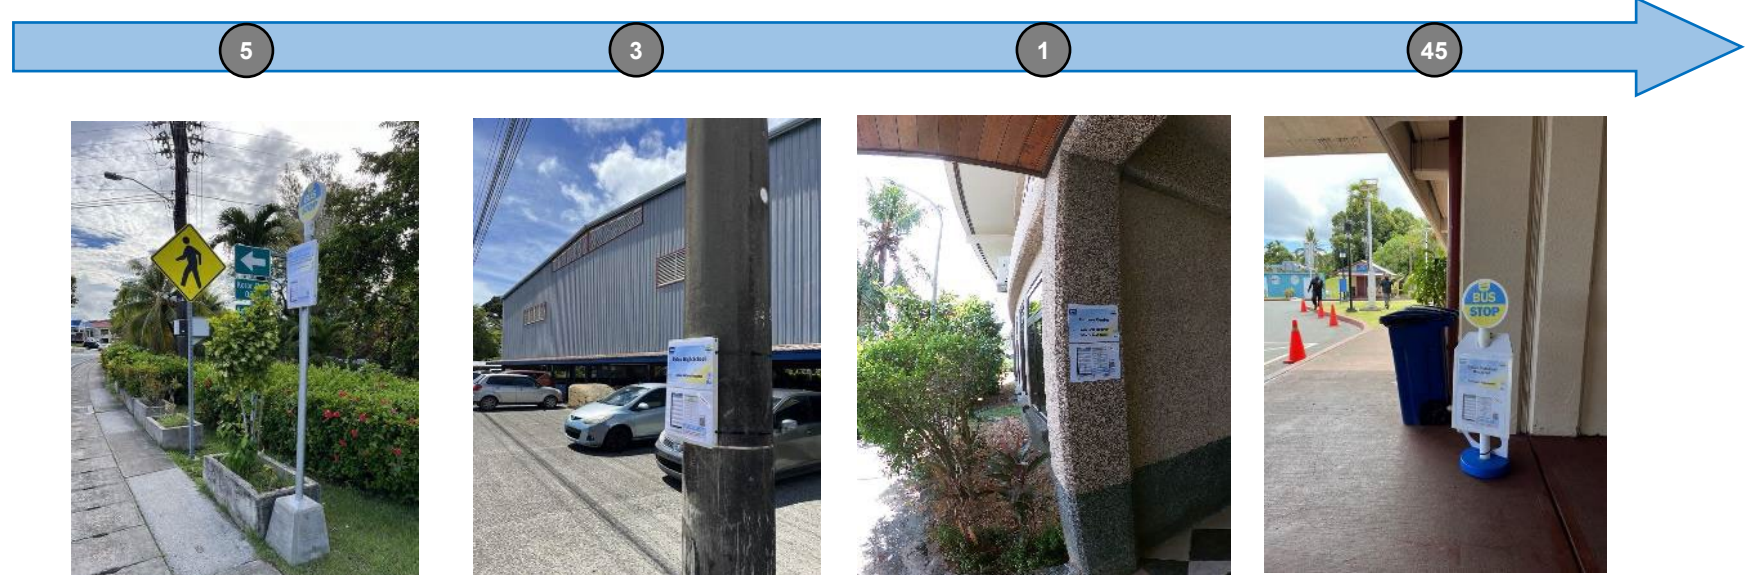

PNOC & Palau Community College Palau High School Culture Center Belau National Hospital