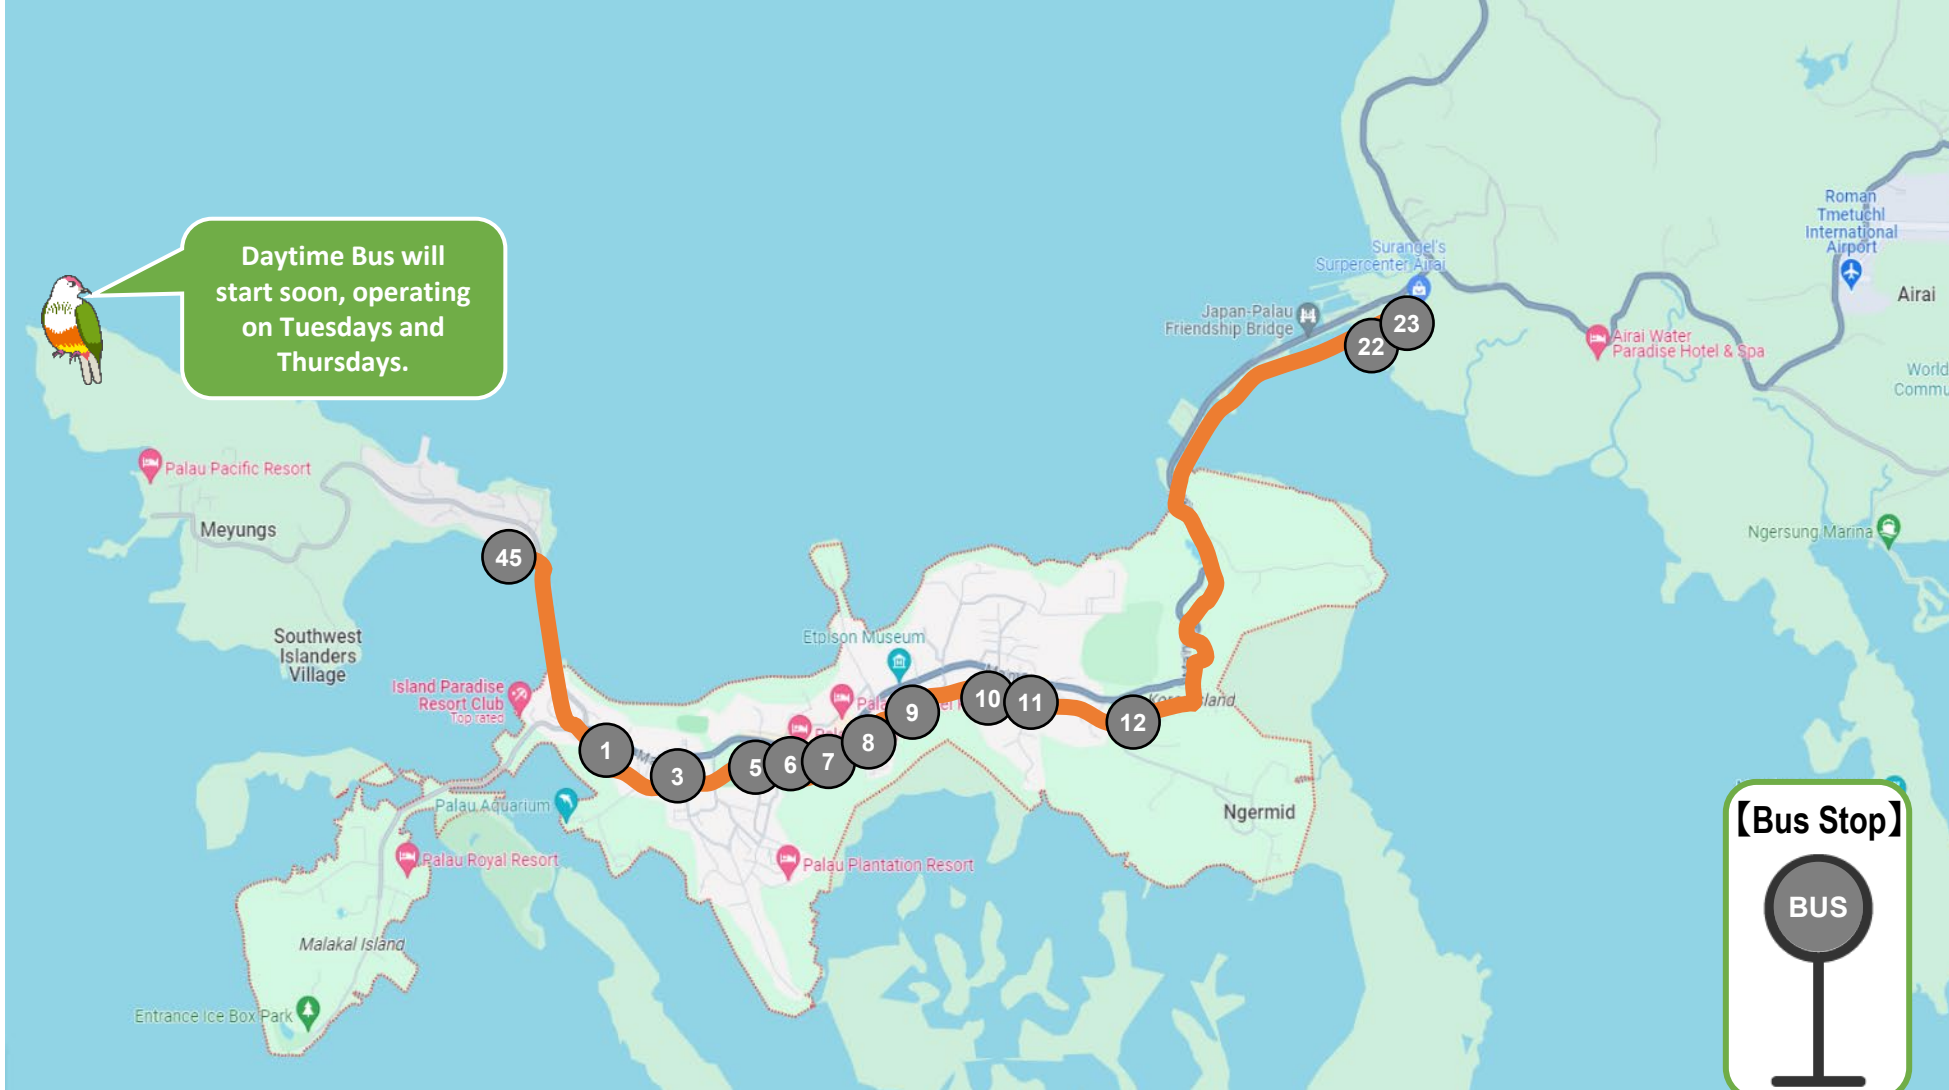

1st Phase

Route Bus Service

Daytime Bus

[Bus Stop]

BUS

Feel free to go out without a car !

- Itineraries and things to do in Palau -

Operation from April 23

Route Bus Service

Daytime Bus

From "Belau National Hospital" bound for "Surangel's Supercenter"

Belau National Hospital Culture Center Palau High School PNOC & Palau Community College Palau Post Office

WCTC Hotel Palasia Etpison Museum Mindszenry High School

Route Bus Service

Daytime Bus

Feel free to go out without a car!
- Itineraries and things to do in Palau -

- 45 Belau National Hospital
- 1 Culture Center
- 3 Palau High School
- 5 PNOC & Palau Community College
- 6 Palau Post Office
- 7 WCTC
- 8 Hotel Palasia
- 9 Etpison Museum
- 10 Mindszenty High School
- 11 Ngerchemai
- 12 Ngermid
- 22 Klubed
- 23 Surangel's Supercenter

From "Surangel's Supercenter" bound for "Belau National Hospital"

Surangel's Supercenter Klubed Ngermid Ngerchemai Mindszenry High School

Etpison Museum Hotel Palasia WCTC Palau Post Office

PNOC & Palau Community College Palau High School Culture Center Belau National Hospital