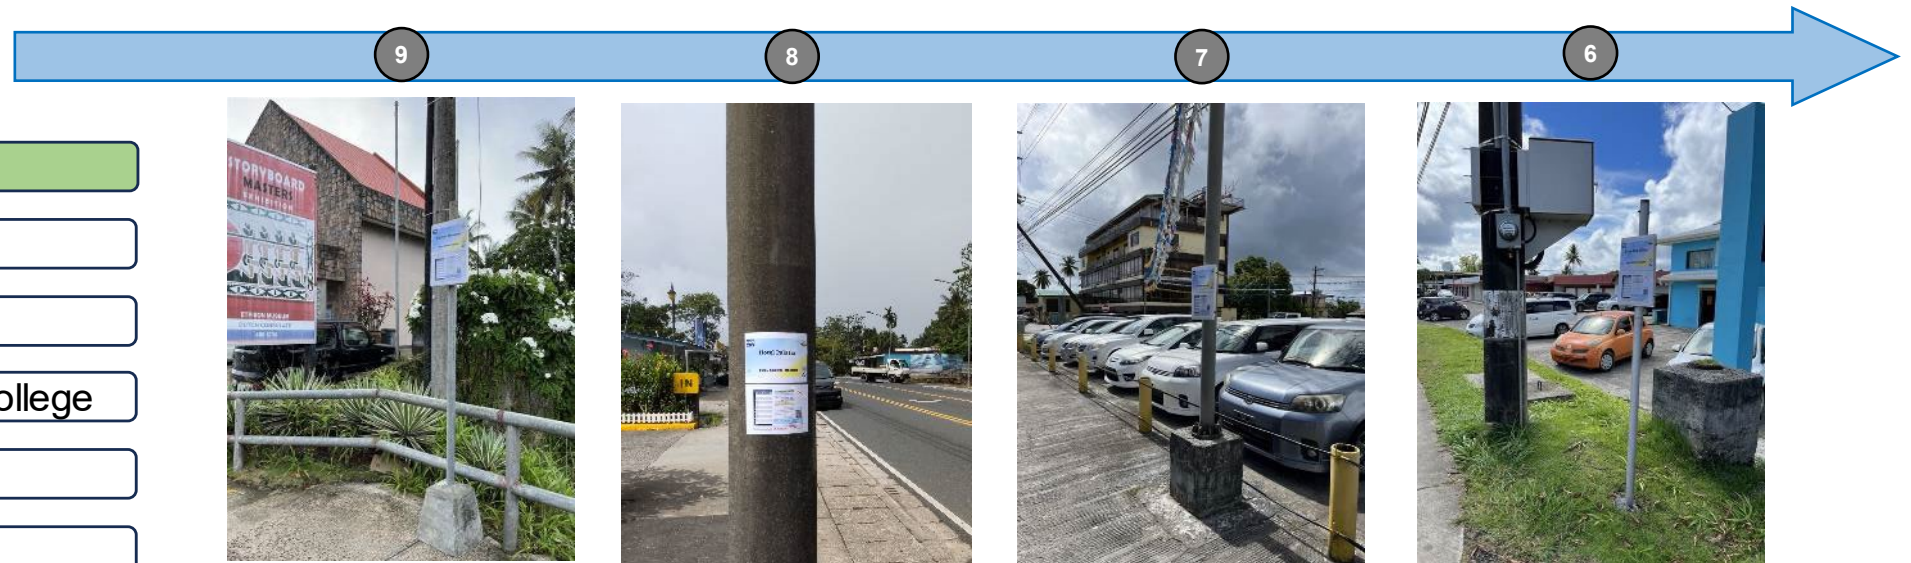

Etpison Museum Hotel Palasia WCTC Palau Post Office